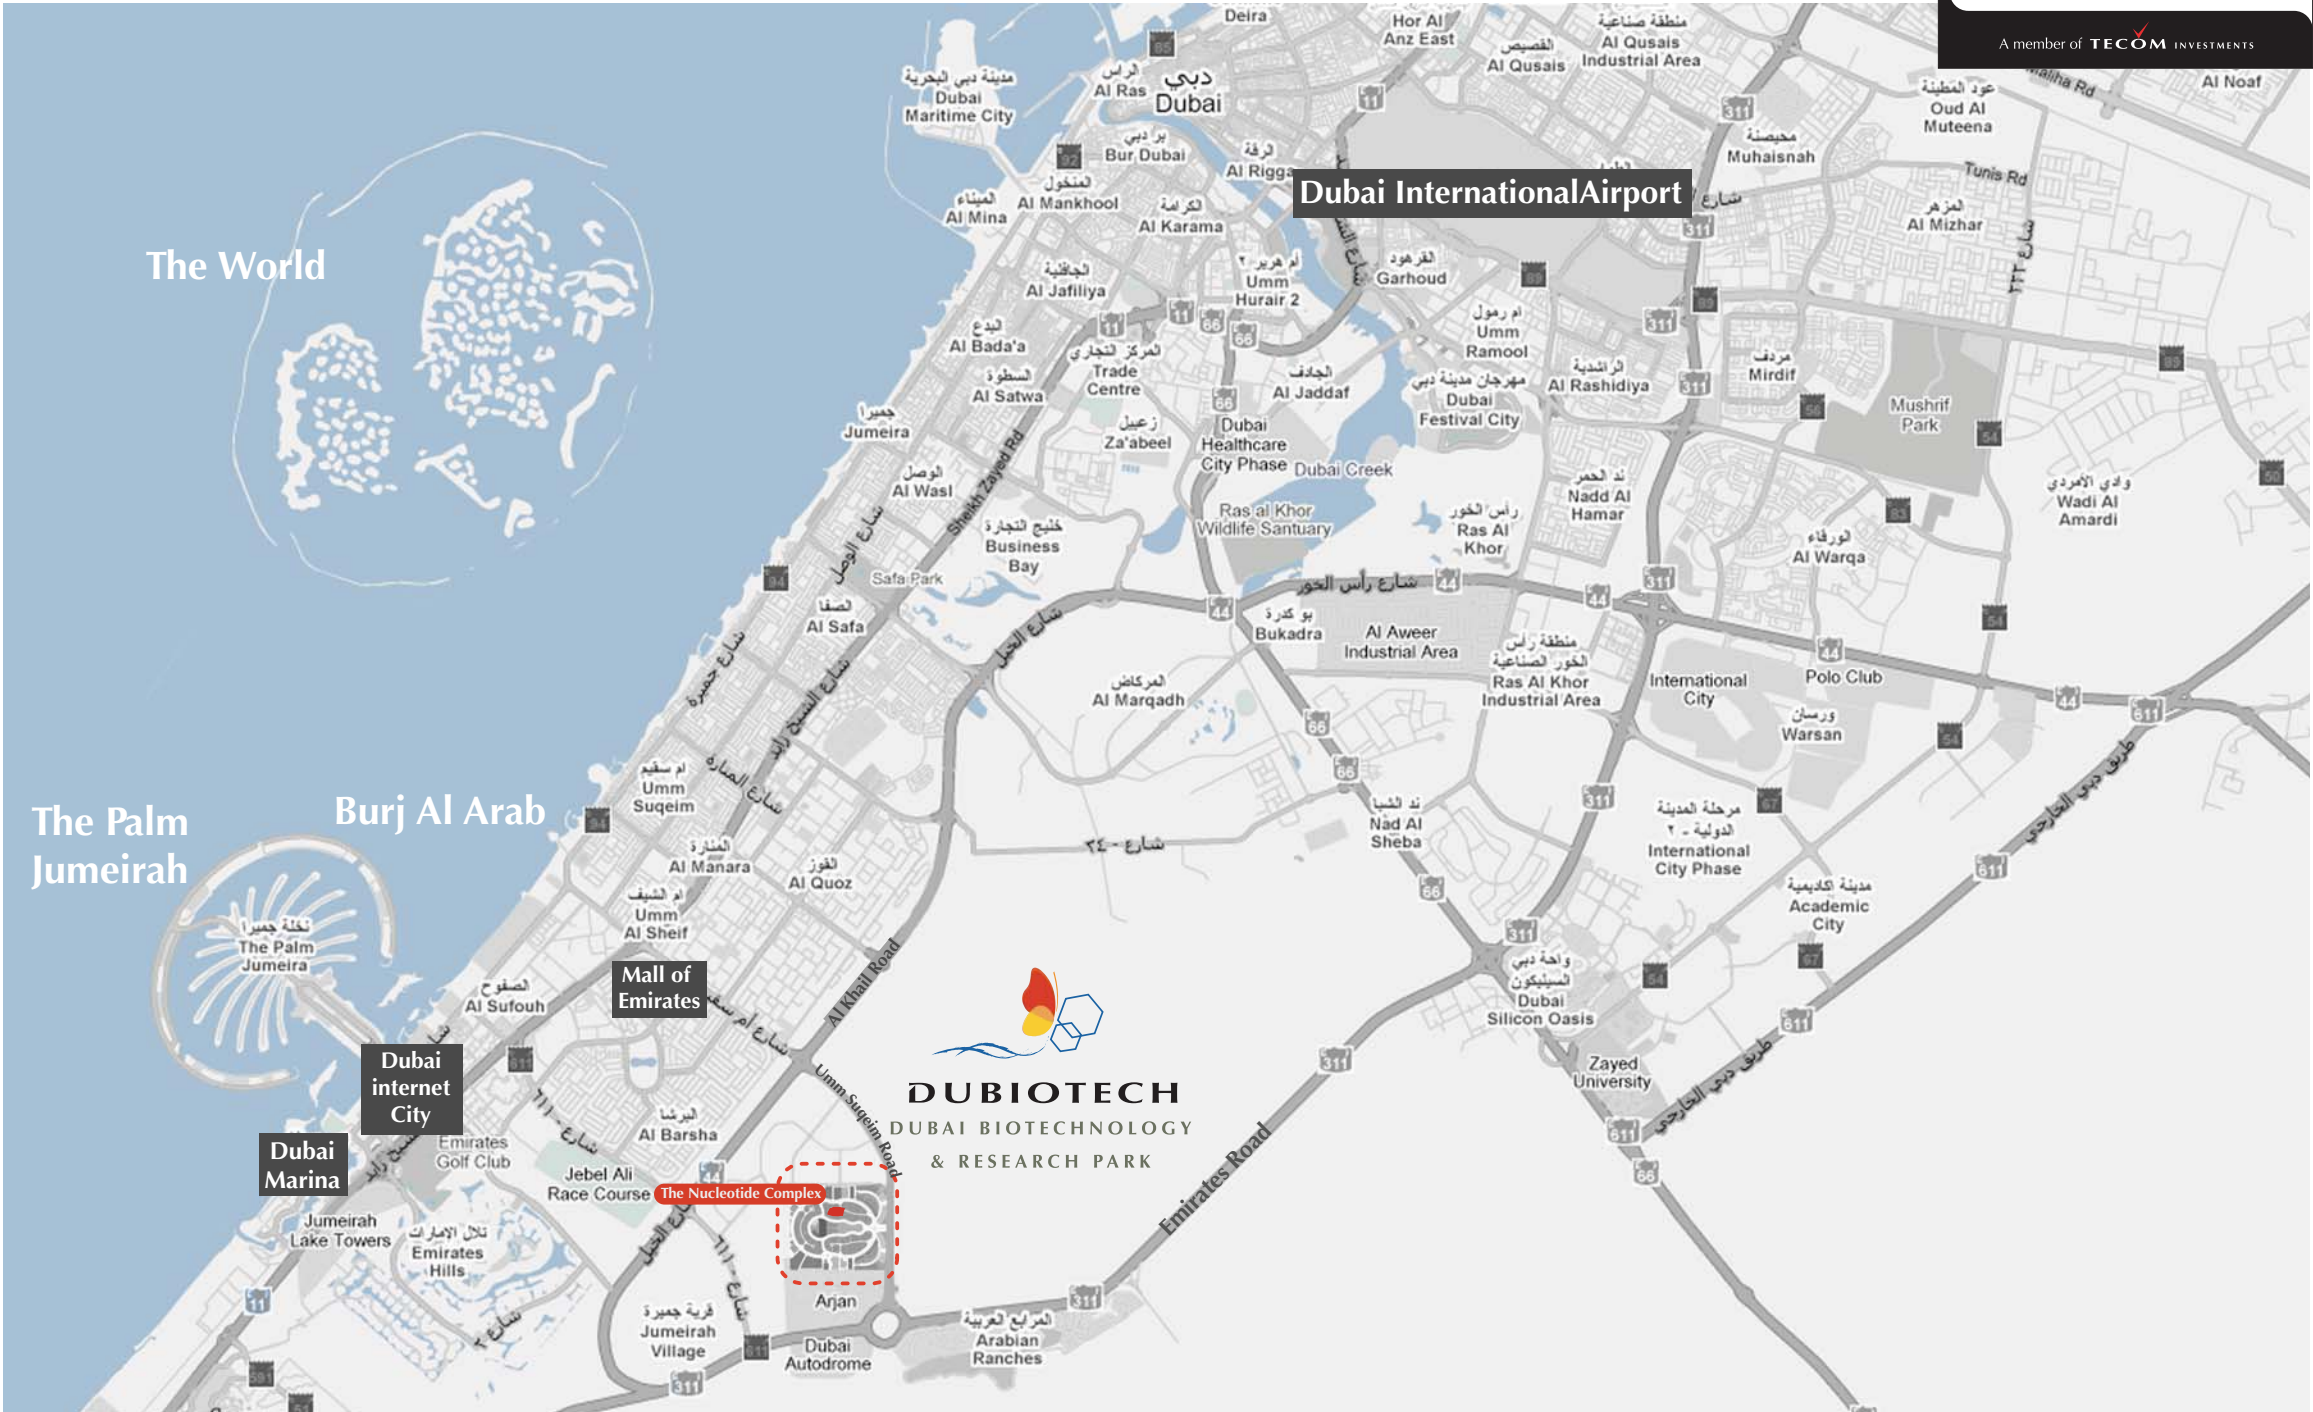

# DUBIOTECH LOCATION MAP

**DUBIOTECH**  
DUBAI BIOTECHNOLOGY  
& RESEARCH PARK

A member of **TECOM** INVESTMENTS

The World

The Palm Jumeirah

Burj Al Arab

Dubai International Airport

Mall of Emirates

Dubai internet City

Dubai Marina

  
**DUBIOTECH**  
DUBAI BIOTECHNOLOGY  
& RESEARCH PARK

The Nucleotide Complex

Arjan