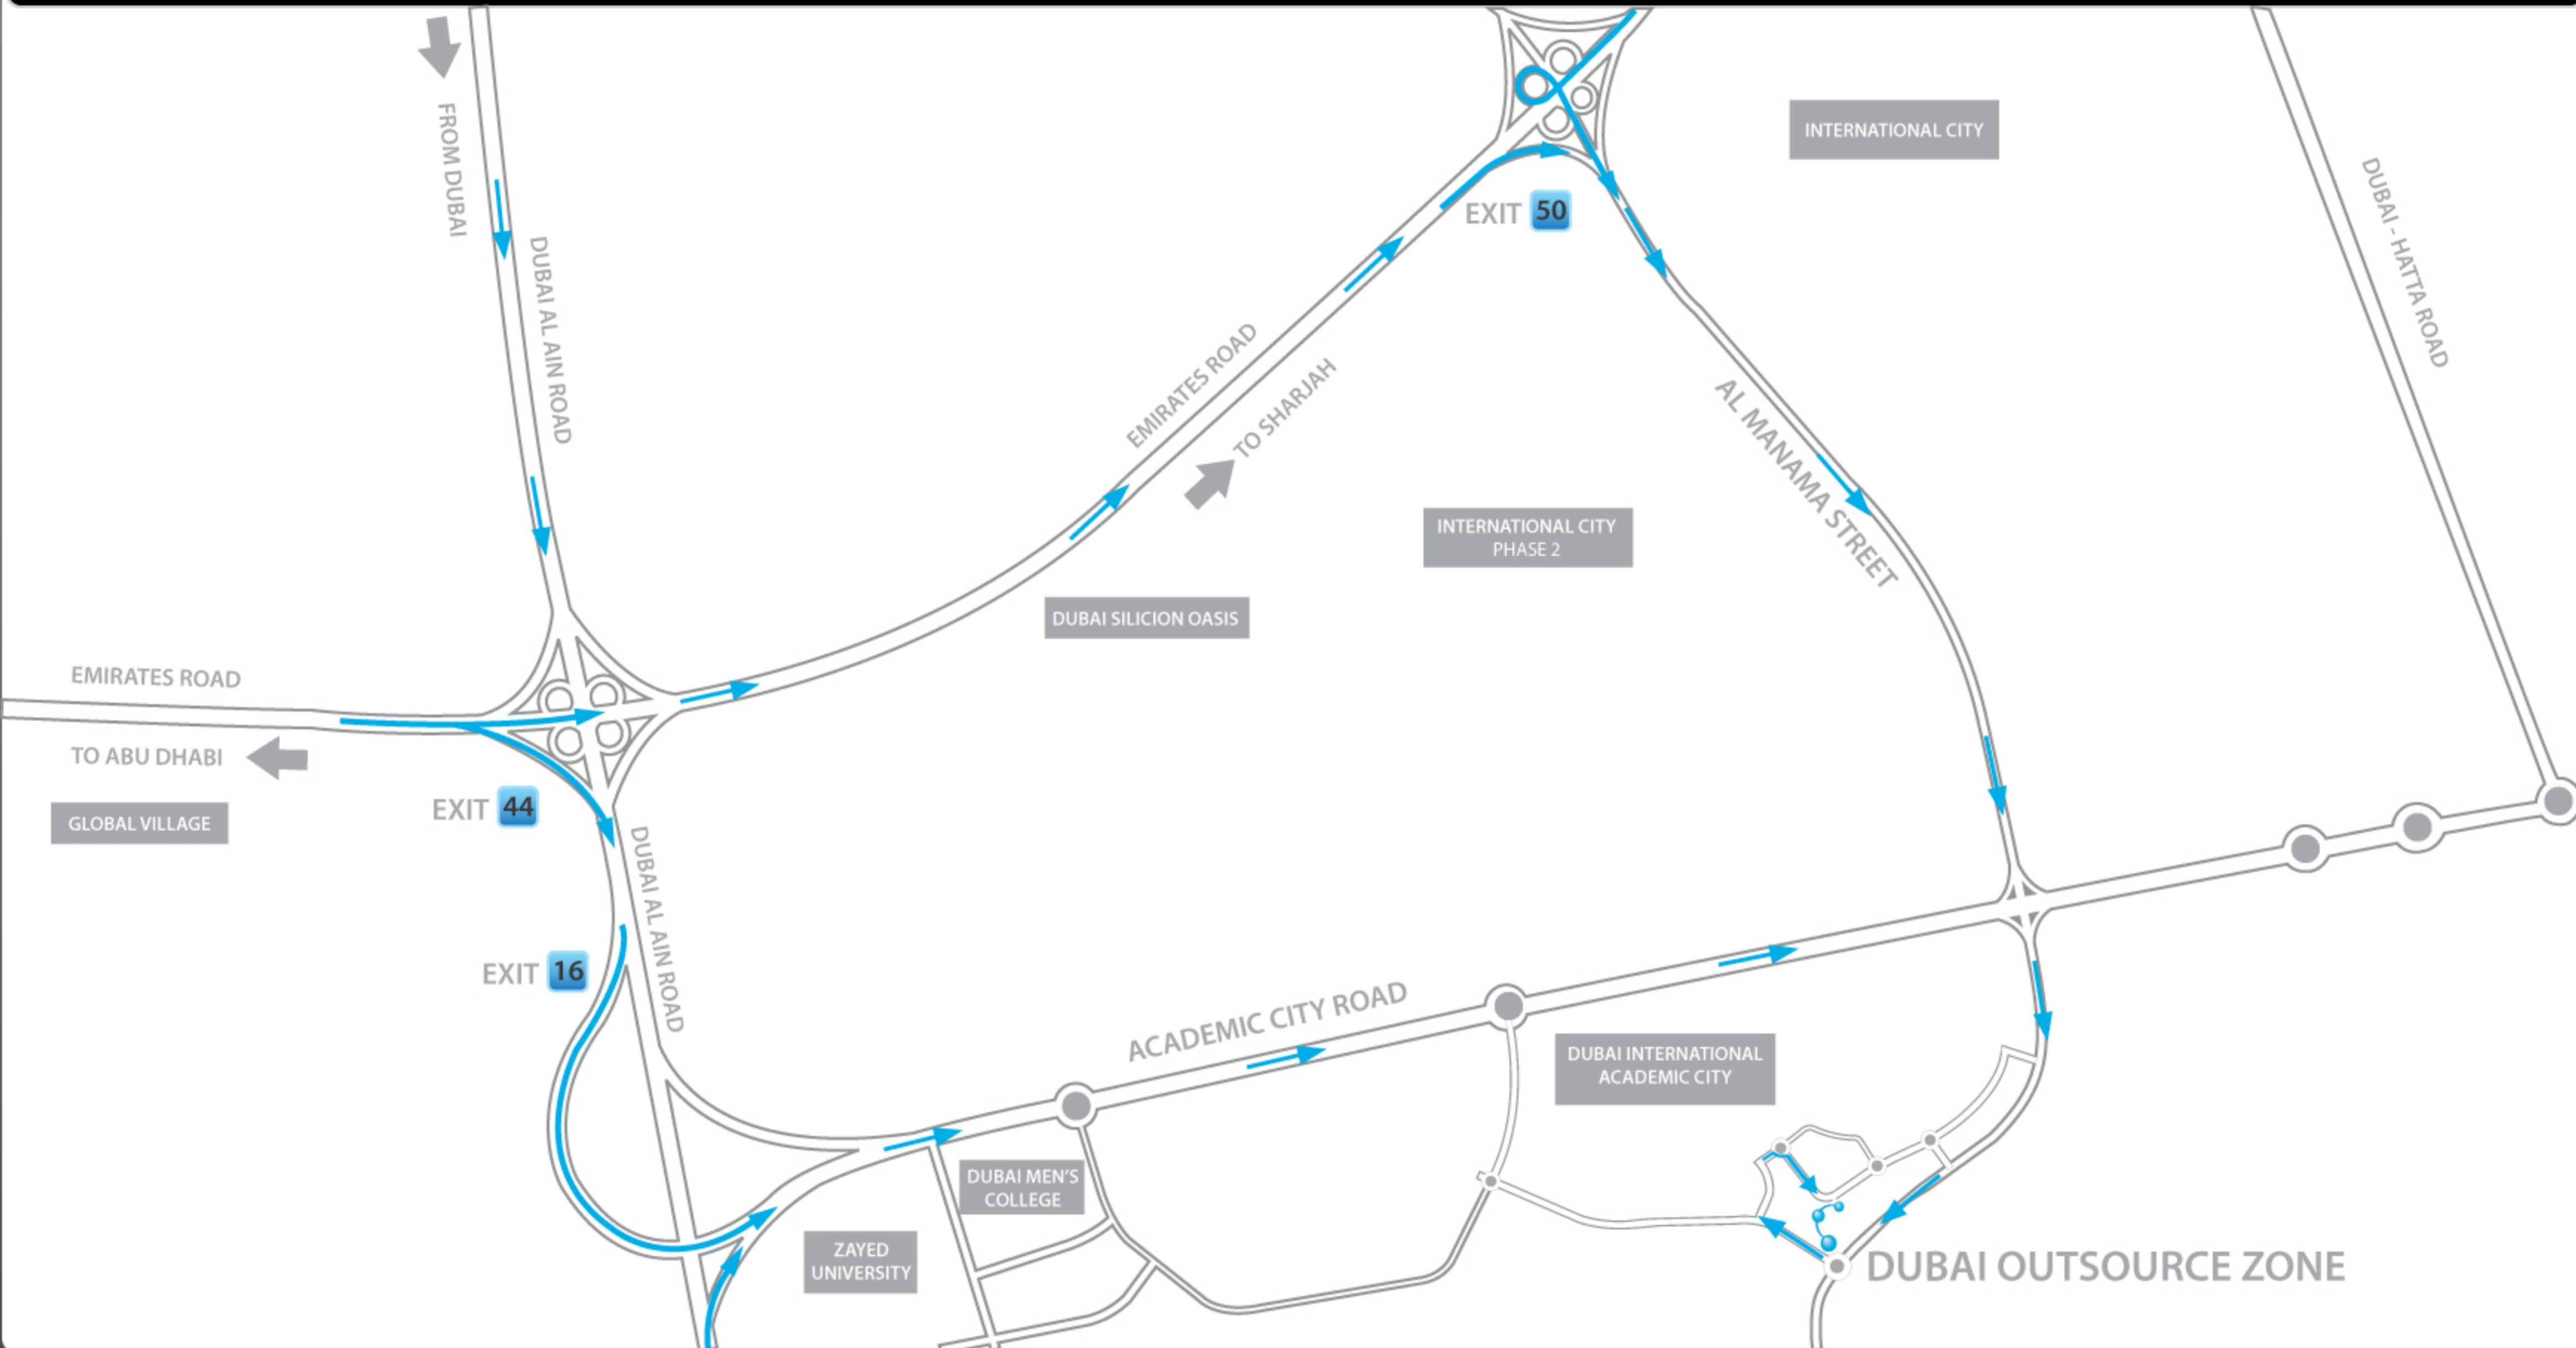

DUBAI OUTSOURCE ZONE Location Map

Tel: +971 4 3676666
Fax: +971 4 3670400
Email: ask@doz.ae

DUBAI OUTSOURCE ZONE

A member of **TECOM** INVESTMENTS

DRIVING DIRECTIONS:

Sh. Zayed Road

Take a right turn from opposite Wafi Shopping Centre and then take exit #6 at the Al Awir flyover to join Dubai Hatta Road. Cross International City (on the right side) and take a right turn at the first roundabout to enter the Academic City Road. Once on the Academic city road, drive straight till the signal and from the signal take a left turn to Al Manama St. DOZ is on the right side at approximately 1 kilometre.

From Al Khail Road

Drive straight through Dubai Hatta Road, cross International City (on the right hand side) and take a right turn at the first roundabout to enter the Academic City Road. Once on the Academic City Road, drive straight till the signal and from the signal take a left turn to enter the Al Manama Street. DOZ is on the right side at approximately 1 kilometre.

Emirates Road (Going from Dubai to Sharjah)

Take Exit 50 on Emirates Road (between Silicon Oasis and International City on the right side) to enter Al Manama Street. Once on Al Manama Street cross the signal and drive straight. DOZ is on the right side at approximately 1 kilometre.

From Dubai Al Ain Road

From Dubai Al Ain Road, take Exit 16 to enter the Academic City Road. After crossing two roundabouts, take right at the next signal to join Al Manama Street. DOZ is on the right side at approximately 1 kilometre.

Al Ain Dubai Road

From the Dubai Al Ain Road take Exit 16 to Academic City Road. After crossing two roundabouts take right at the next signal to join Al Manama Street. DOZ is on the right side at approximately 1 kilometre