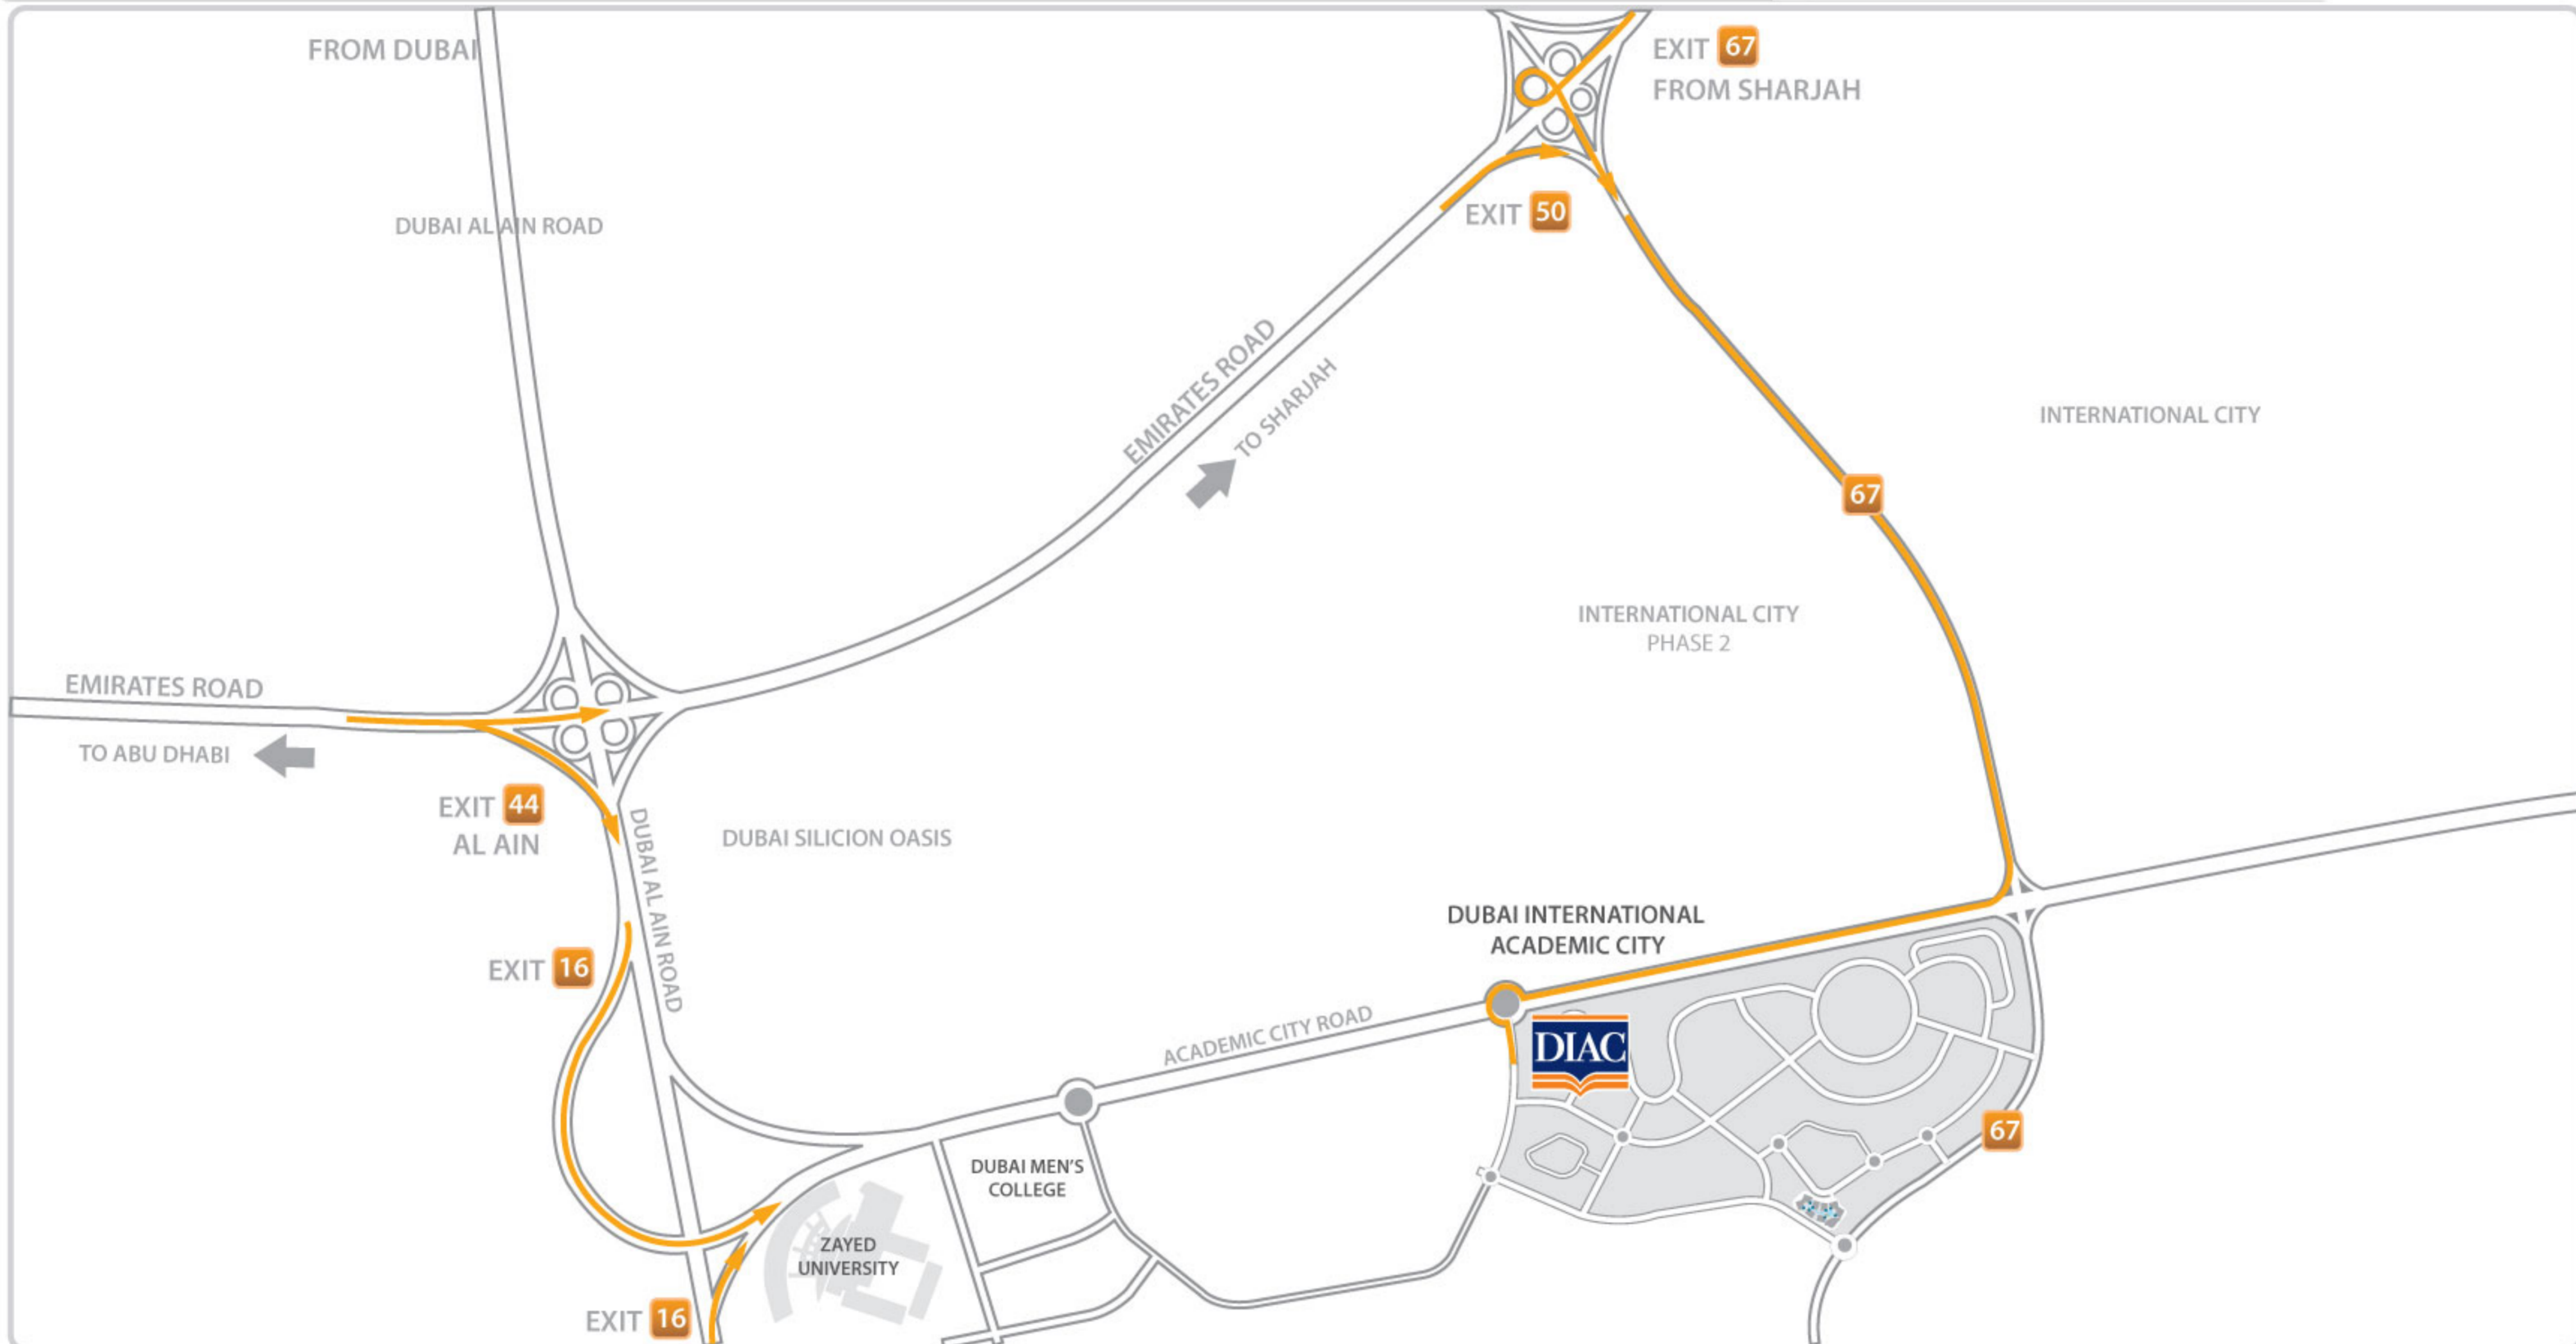

Dubai International Academic City (DIAC) Location Map

DUBAI
INTERNATIONAL ACADEMIC CITY

A member of **TECOM** INVESTMENTS

DRIVING DIRECTIONS

From Dubai

From Dubai Al Ain Road take Exit 16 to Academic City Road. On Academic City Road take the right at the second roundabout after passing Zayed University and Dubai Men's College. You will find the Dubai International Academic City at the roundabout.

From Sharjah

From Emirates Road take Academic City Exit 67 to get on Manama Street. Take a right at the traffic signal at the end of the road to get on to Academic City Road. On Academic City Road take a left at the first roundabout. You will find the Dubai International Academic City at the roundabout.

From Abu Dhabi

From Emirates Road take Exit 44 to get on the Dubai Al Ain Road, in the Al Ain & Al Ruwayyah direction after passing Global Village on your right hand side. From the Dubai Al Ain Road take Exit 16 to get on the Dubai Academic City Road. On Academic City Road take the right at the second roundabout after passing Zayed University and Dubai Men's College. You will find the Dubai International Academic City at the roundabout.

From Al Ain

From the Dubai Al Ain Road take Exit 16 to Academic City Road. On Academic City Road take the right at the second roundabout after passing Zayed University and Dubai Men's College. You will find the Dubai International Academic City at the roundabout.